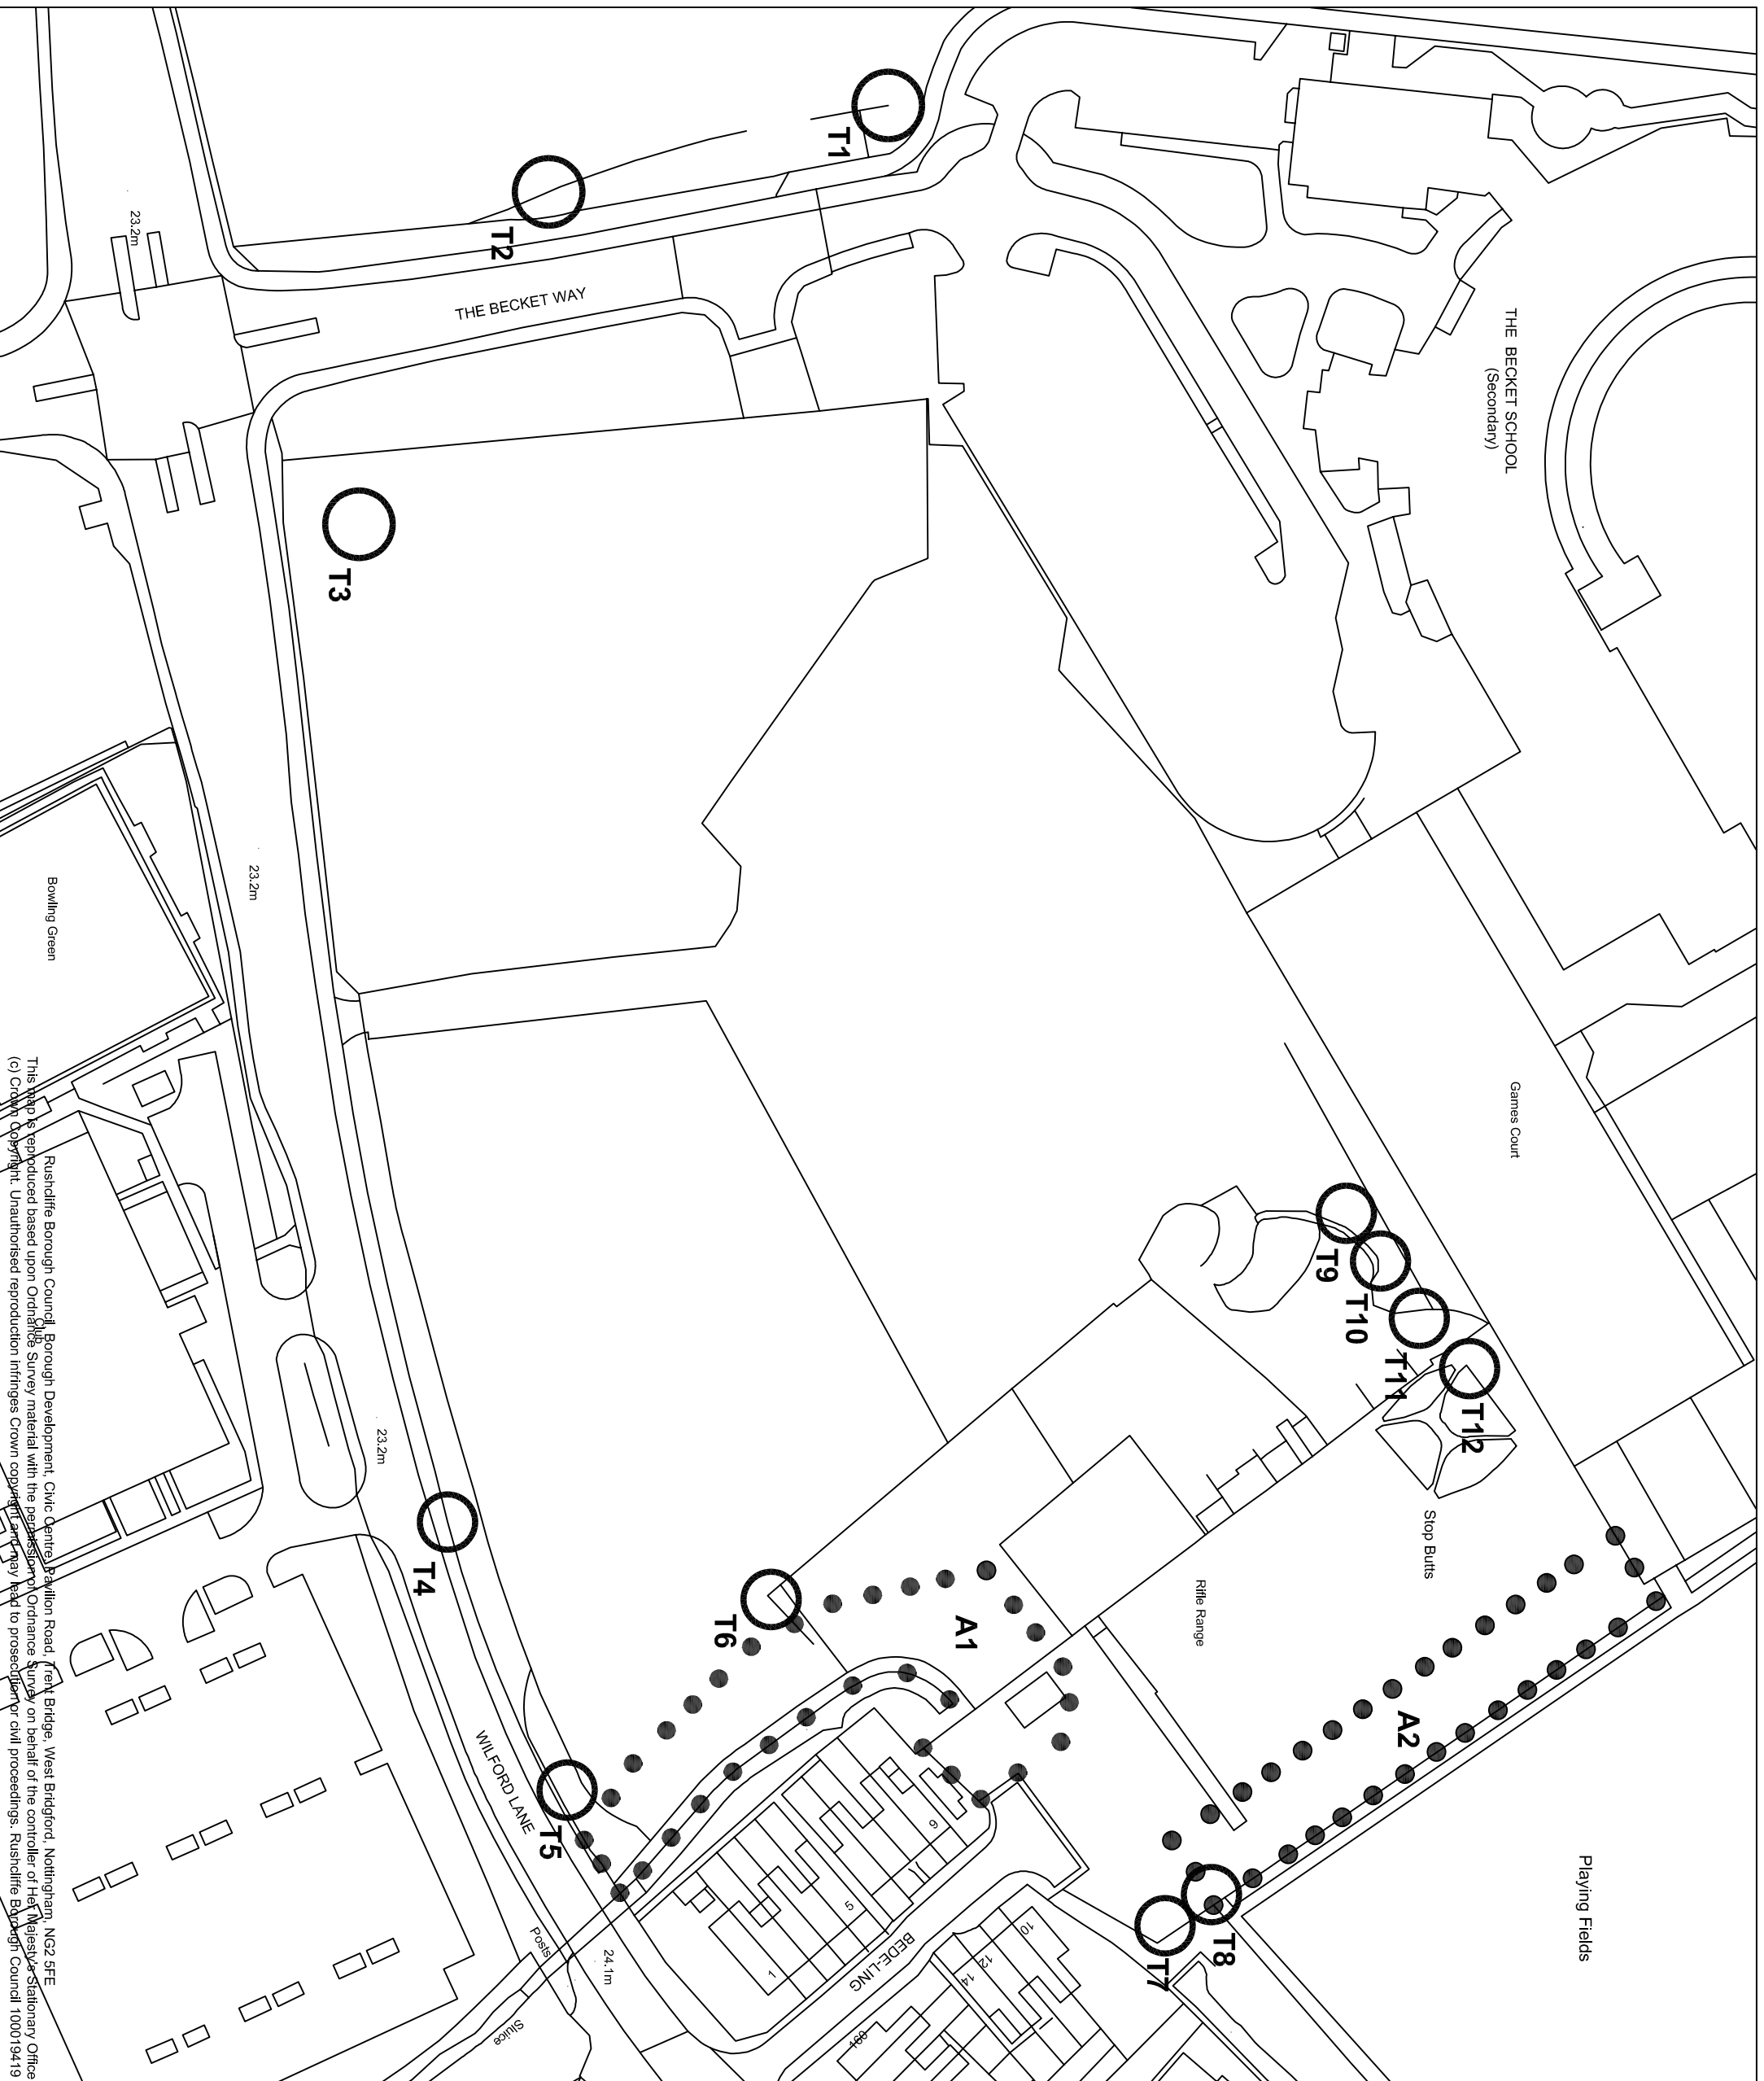

**Drawing title**  
Land East and West of the Becket Way,  
North of Wilford Lane, West Bridgford

**Date**  
June 2019

**Project officer**  
T Pettit

**Scale**  
1:1000

**Drawn**  
TP

**Checked**

**Reference**  
665.15

**Rev.**

Rushcliffe Borough Council, Borough Development, Civic Centre, Pavilion Road, Trent Bridge, West Bridgford, Nottingham, NG2 5FE  
This map is reproduced based upon Ordnance Survey material with the permission of Ordnance Survey on behalf of the controller of Her Majesty's Stationary Office  
(c) Crown Copyright. Unauthorised reproduction infringes Crown copyright and may lead to prosecution or civil proceedings. Rushcliffe Borough Council 1000194-19